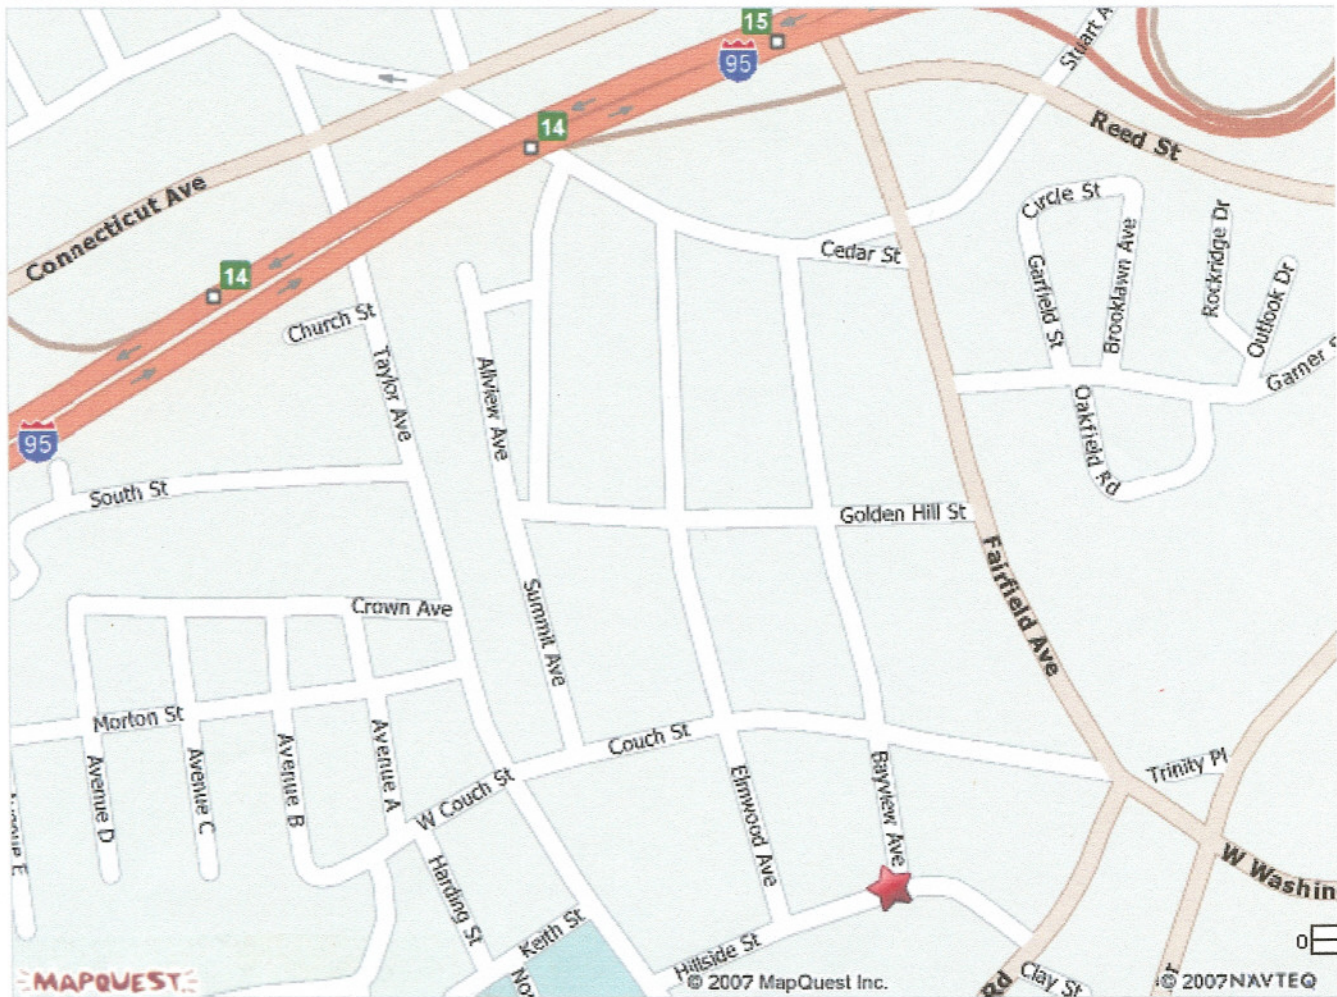

Crystal Theater Directions

Crystal Theater is at the intersection of Hillside and Bayview Aves. In the Ben Franklin (former school) Complex in Norwalk. It is in a residential section.

★ Bayview Ave & Hillside Pl Norwalk, CT 06854, US

Sorry! When printing directly from the browser your map may be incorrectly cropped. To print the entire map, try clicking the "**Printer-Friendly**" link at the top of your results page.

From NYC

I-95
Exit 14
Right on Fairfield Ave.
Right on Golden Hill.
Left on Bayview Ave.
Crystal Theater is on the left.

From New Haven

I-95
Exit 14
Right on Connecticut Ave./ US1
Right on Taylor Ave.
Left on Hillside Ave.
Crystal Theater is on the right.